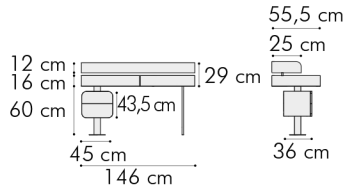

TALENT N48

scrivania
desk

MISURE DIMENSIONS
146x55,5xH 76 cm

Scrivania
Impiallacciato NOCE CANALETTO,
con 2 cassetti push-pull
Cassettiera a 2 cassetti push-pull
Basi in metallo verniciato NERO

Desk
CANALETTO WALNUT veneered,
with two push-pull opening drawers
Two-drawer chest of drawers push-pull opening
BLACK lacquered metal bases