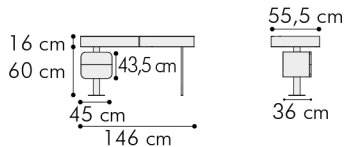

BEAUTY N55 / QUEEN N54

toilette / specchio
vanity desk / mirror

MISURE DIMENSIONS
146x55,5xH 76 cm

BEAUTY N55
Toilette
Impiallacciato NOCE CANALETTO,
con 2 cassetti push-pull
Cassetiera a 2 cassetti push-pull
Basi in metallo verniciato NERO

QUEEN N54
Specchio ovale con base in vetro
fumè laccato NERO

BEAUTY N55
Vanity desk
CANALETTO WALNUT veneered,
with two push-pull opening drawers
Two-drawer chest of drawers push-pull opening
BLACK lacquered metal bases