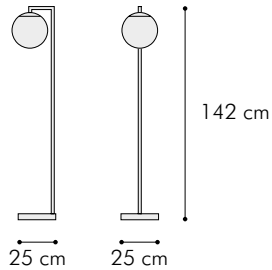

## FLAMINGO NL52

**piantana**  
floor lamp

**MISURE DIMENSIONS**  
**25x25xH 142 cm**

**Piantana con base quadrata**  
**Metallo finitura OTTONE**  
**Sfera in vetro bianco**

Floor lamp with square base  
Metal BRASS finish  
White glass sphere