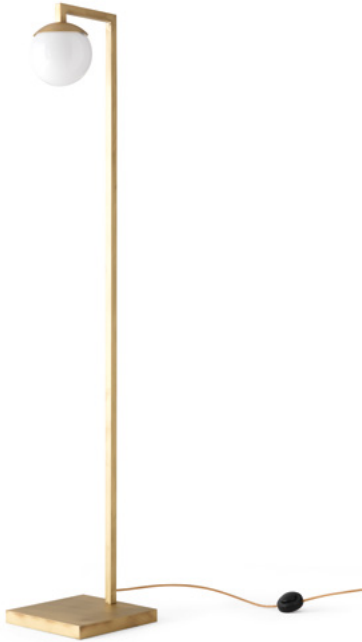

## FLAMINGO NL52

**piantana**  
floor lamp

**MISURE DIMENSIONS**  
**25x25xH 142 cm**

**Piantana con base quadrata**  
**Metallo finitura OTTONE**  
**Sfera in vetro bianco**

Floor lamp with square base  
Metal BRASS finish  
White glass sphere